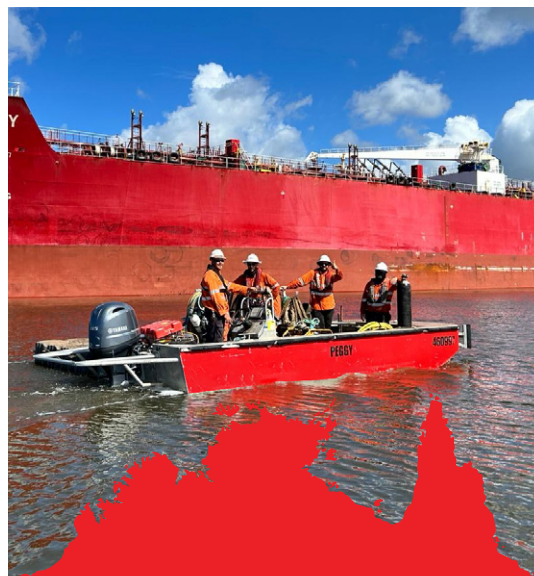

MV PEGGY

Built 2022
Hull Aluminium

CLASSIFICATION

Classification 2D
Flag Australian
Unique Identifier 460997

MACHINERY

Make/Model TBA
Propulsion Outboard
Main Engines 1 x Evinrude 200HP
Total Power (kW) Max 147.1kW

SPEED AND CONSUMPTION

Full Operating 75nm at 25knots
Eco Operating 100nm at 15knots

CAPACITIES

Fuel Portable
Water Yes
Clear Deck 18sqm
Deck Load Rating N/A
Passengers 2D - 5

COMMUNICATION EQUIPMENT

GPS Garmin Echomap Plus 45CV
VHF Radio ICOM
Compass Garmin

OTHER

Features Versatile road transportable work punt

DIMENSIONS

Length 6.0 metres
Beam 2.39 metres
Design Draft 0.3 metres
Weight tbc

FAST RESPONSE

CMG is based on the east coast of Australia and has the ability to deploy nationally.